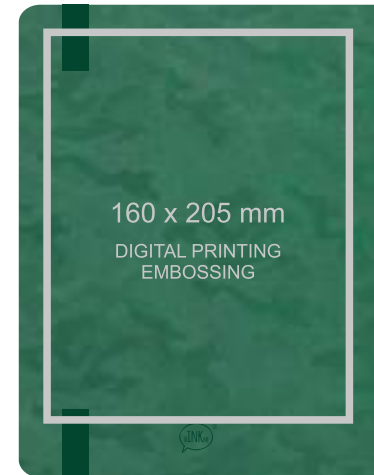

TABBY
BIGGY

08
PMS 200C

15
PMS 3435C

25
PMS 7686C

26
PMS 534C

35
BLACK C

DATA

Code:

TM21228/..

Name:

Tabby Biggy

SPECIFICATION

Description	Tabby Biggy notes, soft cover with elastic band, large format, inner block in lines.
Collection	Notebooks
Dimensions (mm)	250 x 190
Cover material	Soft Camou (PU)
Flyleaf material	160g chamois FSC® paper
Pages material	70g chamois FSC® paper
Pages	256
Sheets	128
Pages pattern	Square
Corners	Rounded
Ribbon	7mm, same color as cover
Sleeve	Cardboard, 350g - mint standard
Extras	Elastic band, same color as cover - vertical Expandable pocket Perforated sheets - 8
Weight (g)	586
Packaging (pcs.)	20
Package dimensions (cm)	42 x 22 x 29
Package weight (kg)	12.57

SERVICES

Front cover	Digital overprint	100 x 180 (mm)
Front cover	Embossing	100 x 180 (mm)
Back cover	Digital overprint	160 x 205 (mm)
Back cover	Embossing	160 x 205 (mm)

FRONT

BACK