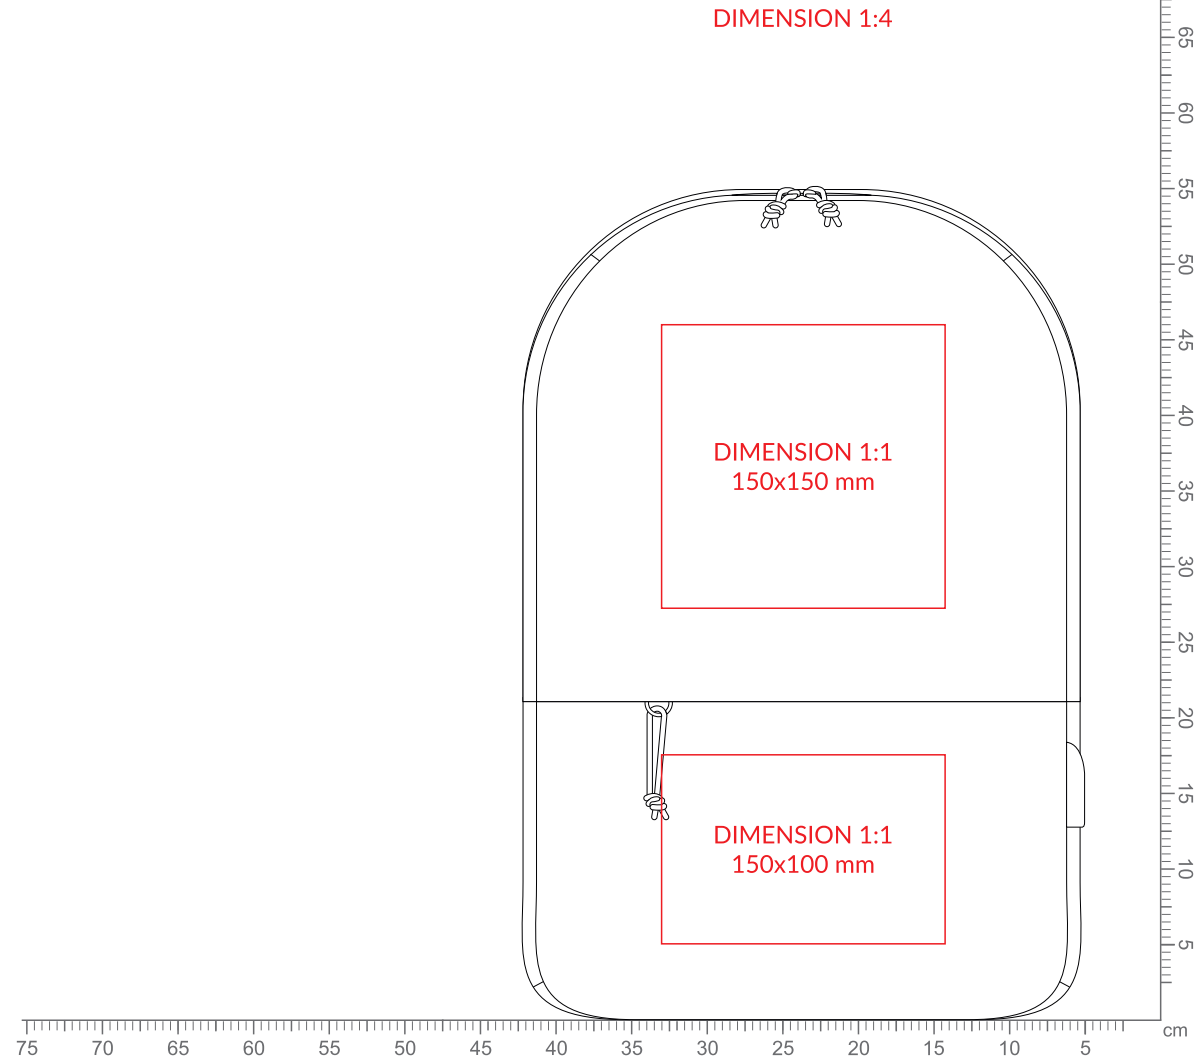

Client		
Bagpack	BEAM BF970120/30	
Format	440 x 300 x 100 mm	
Marking Methods	Front	
	Back	

Photofilm

Visualization above is purposes only, colors may slightly differ from the final product.